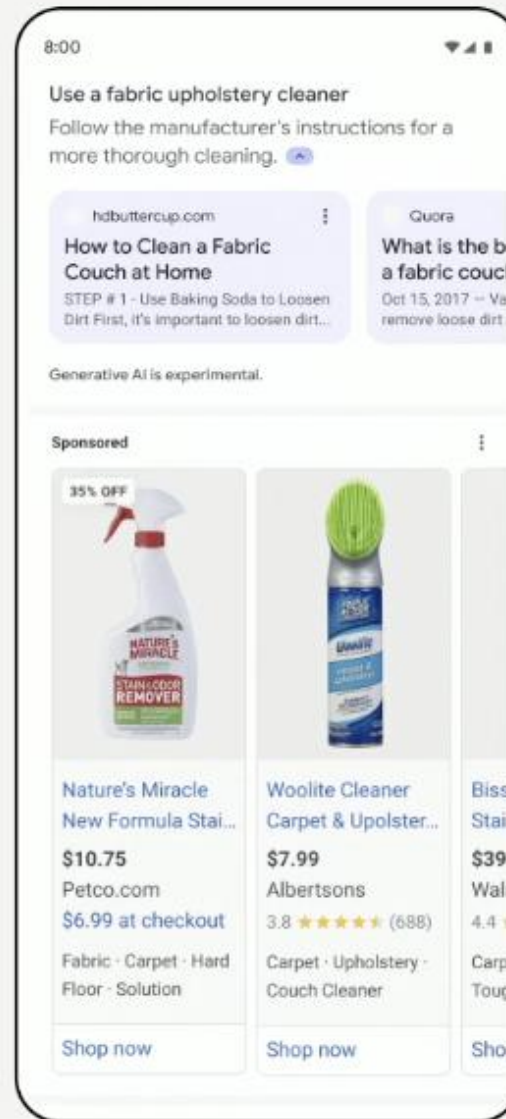

Above

Below

You can also try spraying wrinkles with water to lightly dampen them, and then turning a blow dryer on low and aiming it 2 inches away from the wrinkles to straighten them out. 

Sponsored 

Products to unwrinkle your clothes: